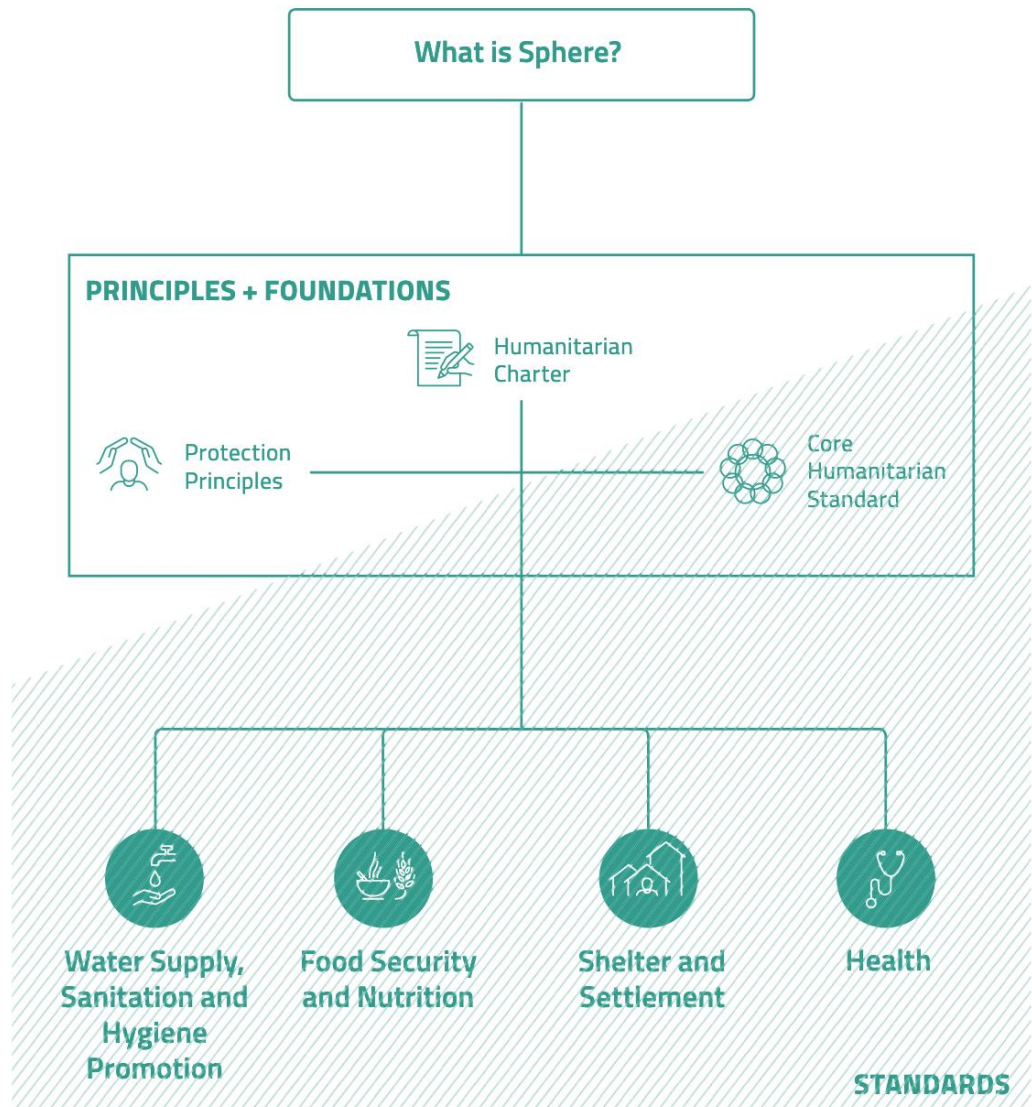

Welcome

Ласкаво просимо

Your training will start shortly.

Are your audio and
video working?

Have you closed
unnecessary apps?

Sophia

A local government official working in Lviv

Sphere is a public service aimed at ensuring both quality and [redacted] in humanitarian assistance

The [redacted] [redacted] provides the ethical and legal background to the Protection Principles, the Core Humanitarian Standard and the Minimum Standards

Ensure people's access to assistance according to [redacted] and without discrimination

The Sphere standards are [redacted] and remain constant. The [redacted] [redacted] may need to be adapted to be meaningful in context

Sphere is a public service aimed at ensuring both quality and [redacted] in humanitarian assistance