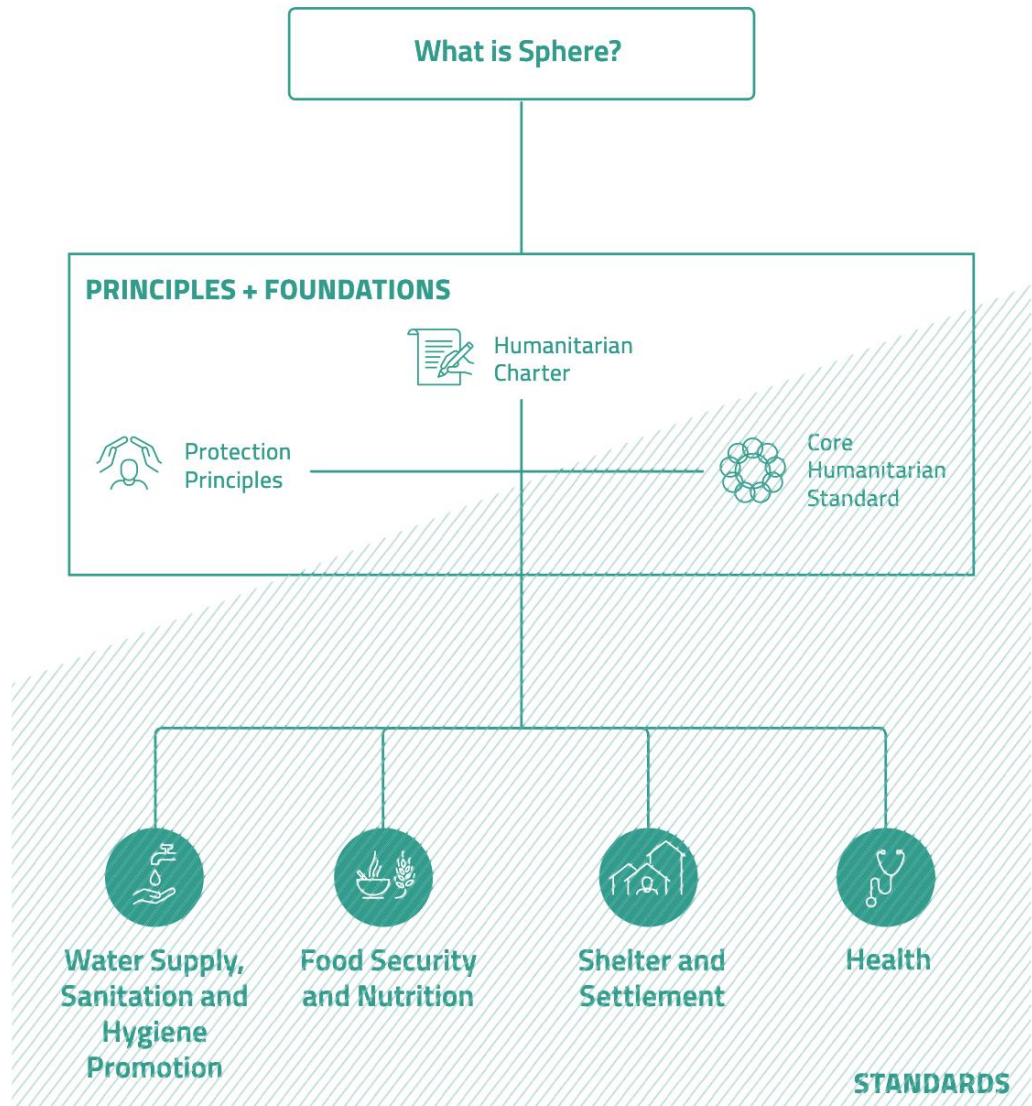

The Technical Standards

Next time

The Sphere Approach

Cross-cutting themes

Adopting the Sphere Approach

Sophia

A local government official working in Lviv

Welcome

Ласкаво просимо

Your training will start shortly.

Are your audio and
video working?

Have you closed
unnecessary apps?

Last time

What is Sphere?

The Foundation Chapters

The Technical Standards

Today

The Sphere Approach

Cross-cutting themes

Adopting the Sphere Approach

Sphere is a public service aimed at ensuring both quality and [REDACTED] in humanitarian assistance

The [REDACTED] [REDACTED] provides the ethical and legal background to the Protection Principles, the Core Humanitarian Standard and the Minimum Standards

Who has the power? Levels of participation.